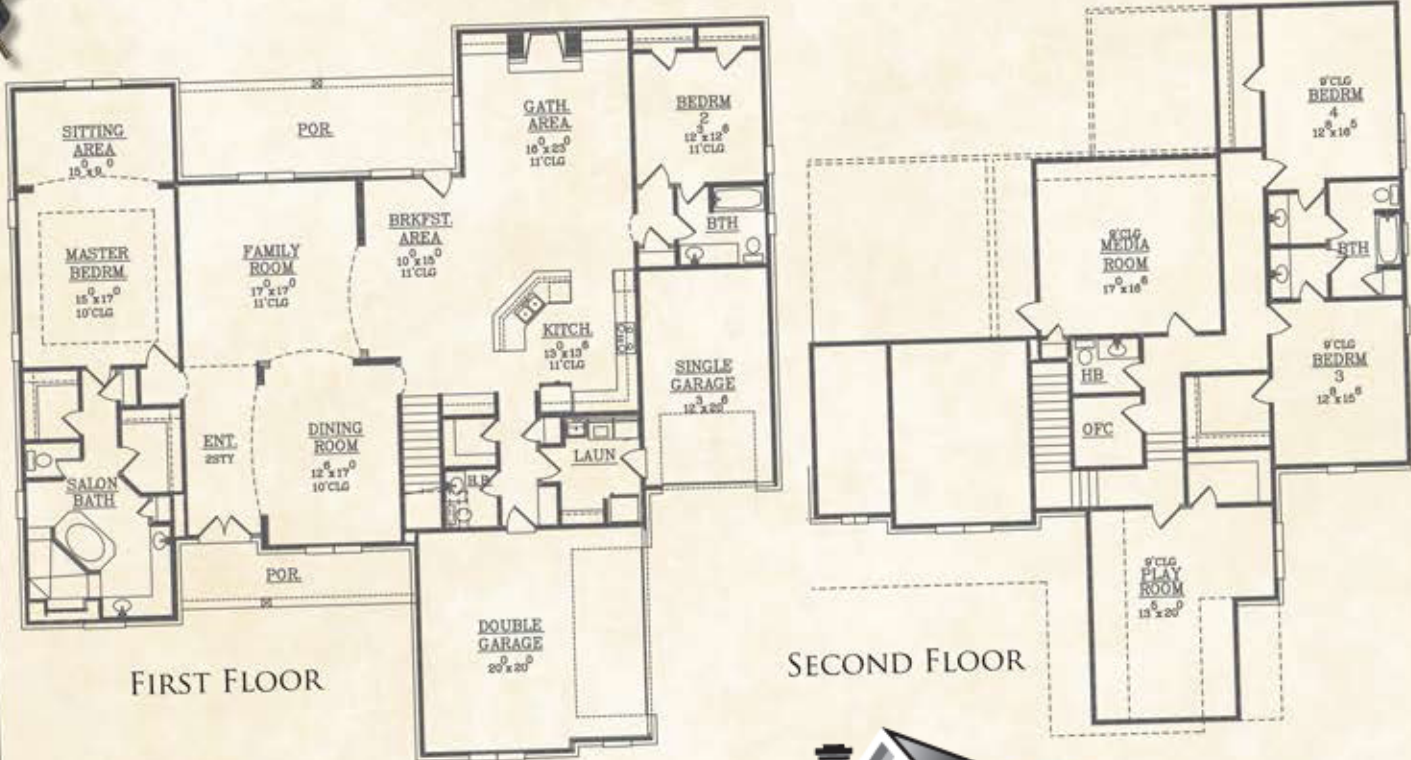

THE REDBUD

Heated Down: 2907 sq. ft.
 Heated Up: 1673 sq. ft.
 Total Heated Brick: 4580 sq. ft.
 Bedrooms: 5
 Baths: 4