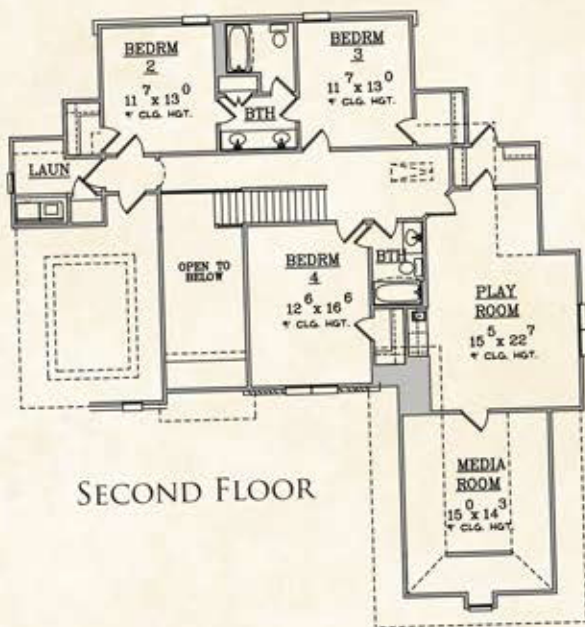

THE MAPLE

FIRST FLOOR

SECOND FLOOR

Heated Down: 2622 sq. ft.
 Heated Up: 1774 sq. ft.
 Total Heated Brick: 5698 sq. ft.
 Bedrooms: 4
 Baths: 3.5

**SOUTHERN
SERENITY**
Homes