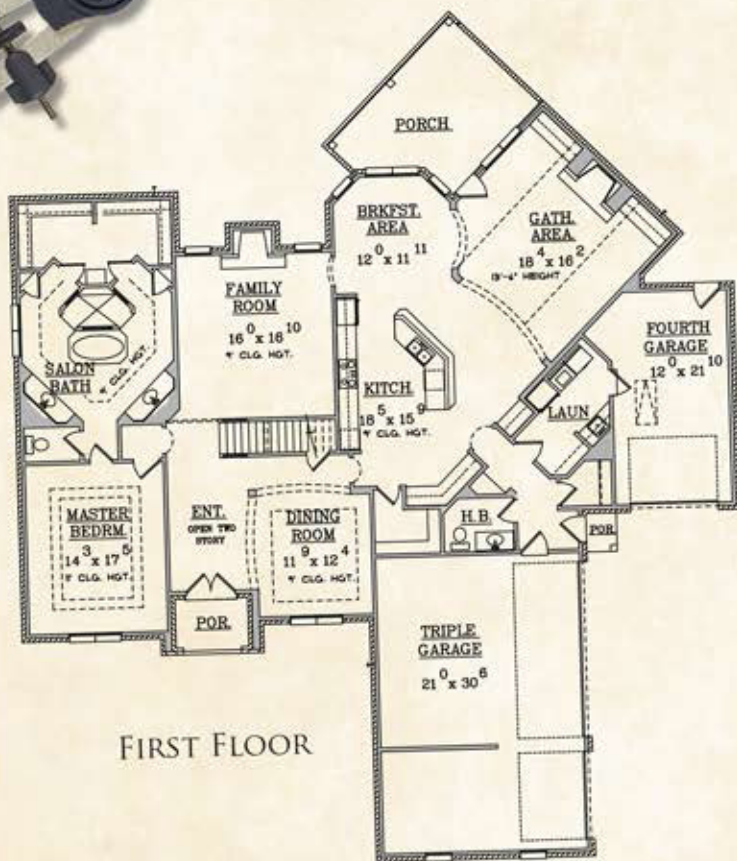

THE MAPLE

FIRST FLOOR

SECOND FLOOR

Heated Down: 2622 sq. ft.
 Heated Up: 1774 sq. ft.
 Total Heated Brick: 5698 sq. ft.
 Bedrooms: 4
 Baths: 3.5

**SOUTHERN
SERENITY**
Homes