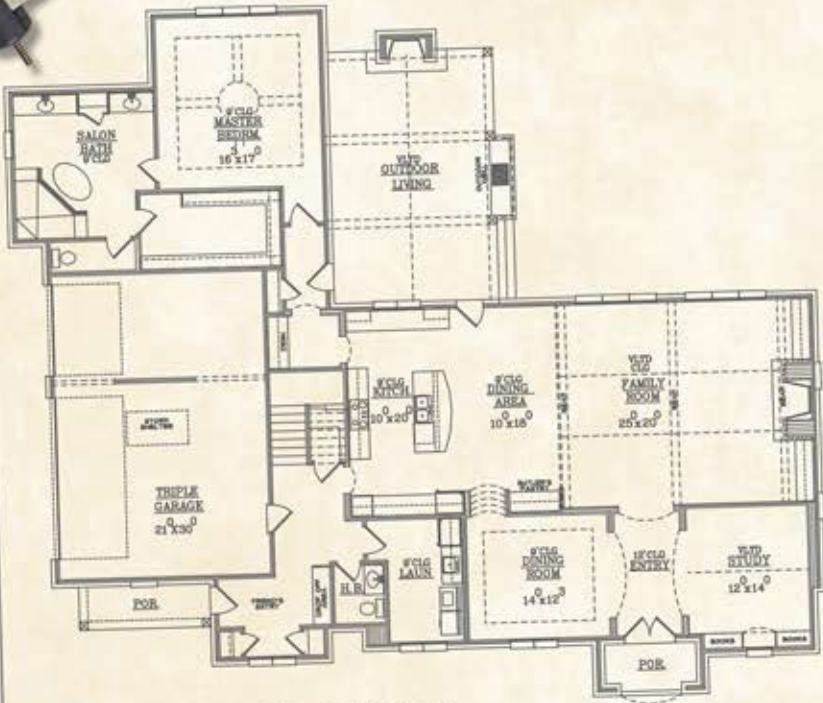

# THE LILY

FIRST FLOOR

SECOND FLOOR

- Heated Down: ..... 2710 sq. ft.
- Heated Up: ..... 1520 sq. ft.
- Total Heated Brick: ..... 4230 sq. ft.
- Bedrooms: ..... 5
- Baths: ..... 3.5

**SOUTHERN  
SERENITY**  
Homes