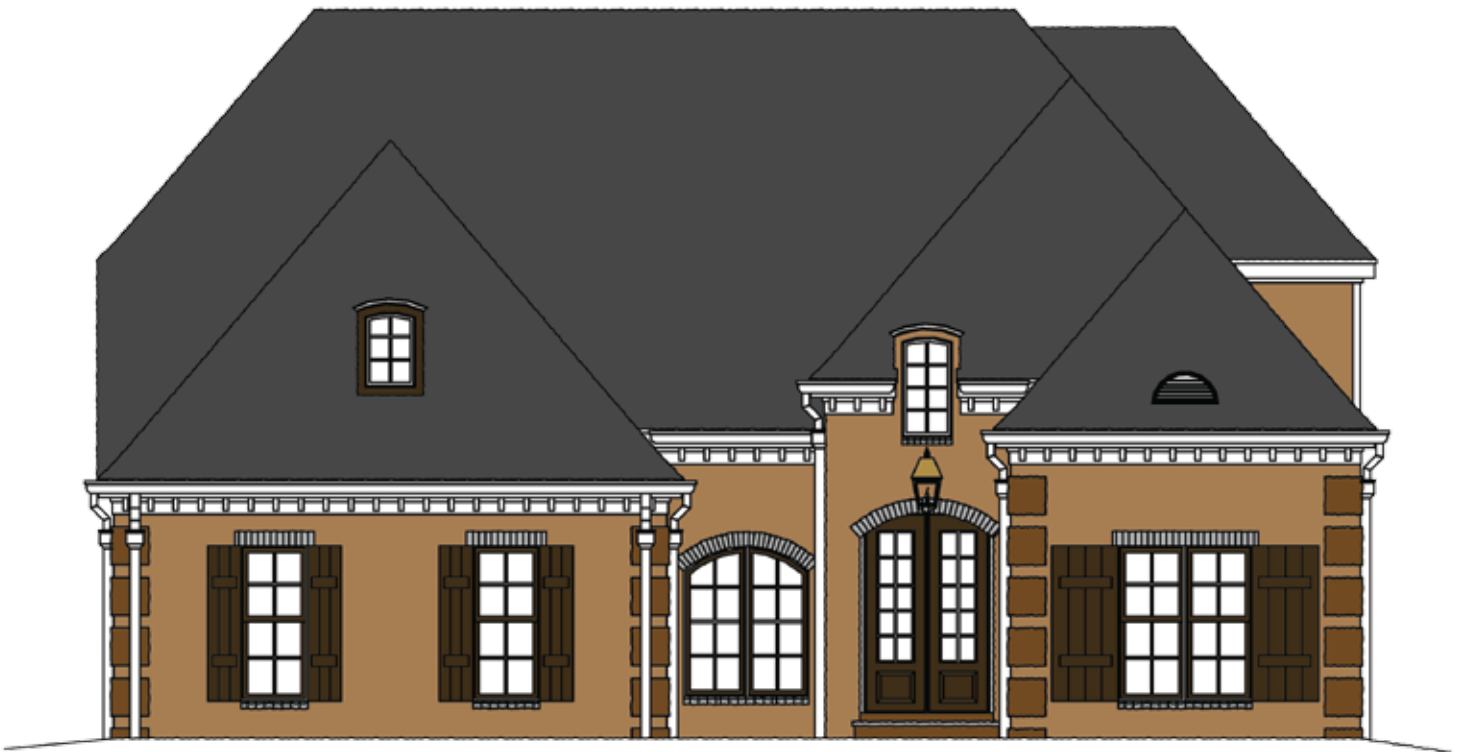

Models open daily
SSHinfo.com

“The Ridgecrest”

The Waters --- *of Hidden Springs*

Because we are constantly improving our product, we reserve the right to revise, change and/or substitute product features, dimensions, specifications, architectural details and designs without prior notice. This information is for illustration purposes only and is not part of a legal contract. Prices are subject to change without notice. 01/2008